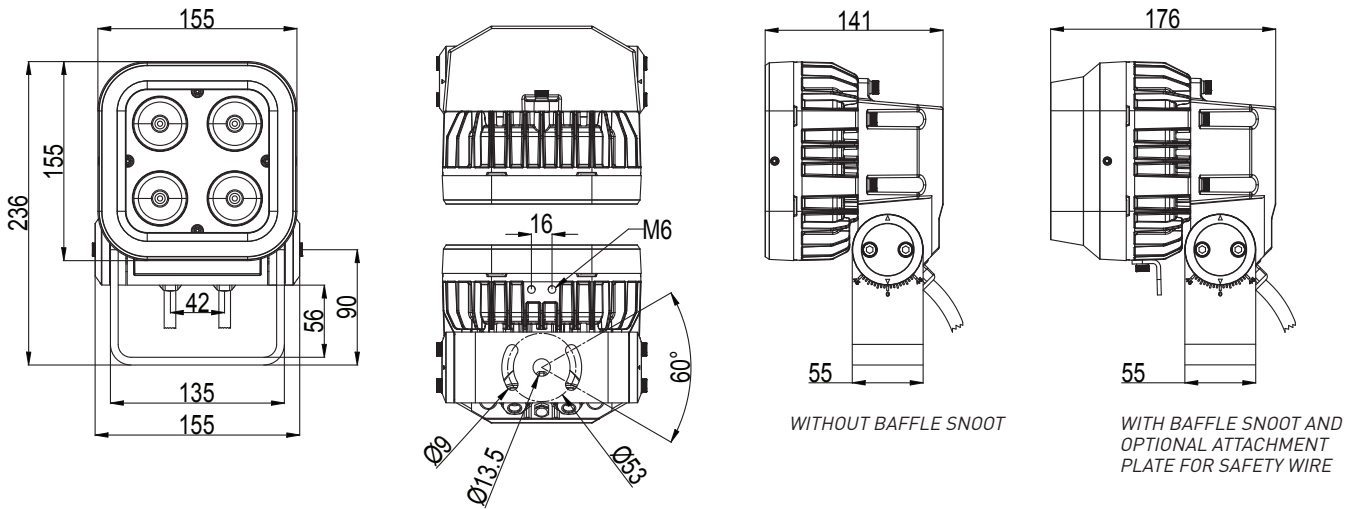

REV: 20240205

Exterior Wash Pro S Quad

OUTDOOR-RATED QUAD COLOR WASH LIGHT WITH CREATIVE CONTROL

SPEC SHEET

DIMENSIONS

PHYSICAL

Length: 141 mm (5.55 inch.)
Width: 155 mm (6.10 inch.)
Height: 236 mm (9.29 inch.)
Weight: 4.4 kg (9.7 lbs)